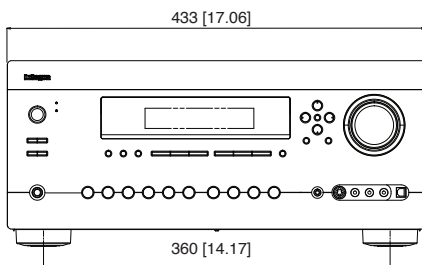

"XM" is a registered trademark of XM Satellite Radio Holdings, Inc.
"SIRIUS" is a registered trademark of SIRIUS Satellite Radio Inc.
"THX" is a trademark of THX Ltd.
All others are trademarks or registered trademarks of their respective holders.
Due to a policy of continuous product improvement, Integra reserves the right to
change specifications and appearance without notice.
07/2008 Printed in the USA

Designed to Integrate. Built to Stimulate.

www.integrahometheater.com