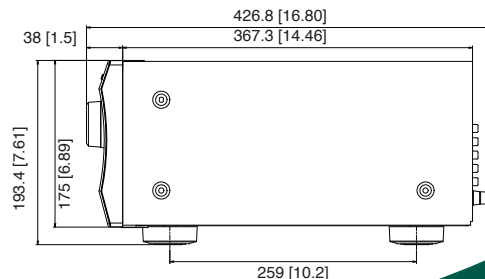

"XM" is a registered trademark of XM Satellite Radio Holdings, Inc.
"SIRIUS" is a registered trademark of SIRIUS Satellite Radio Inc.
"THX" is a trademark of THX Ltd.
All others are trademarks or registered trademarks of their respective holders.
Due to a policy of continuous product improvement, Integra reserves the right to
change specifications and appearance without notice.
07/2008 Printed in the USA

Designed to Integrate. Built to Stimulate.

www.integrahometheater.com